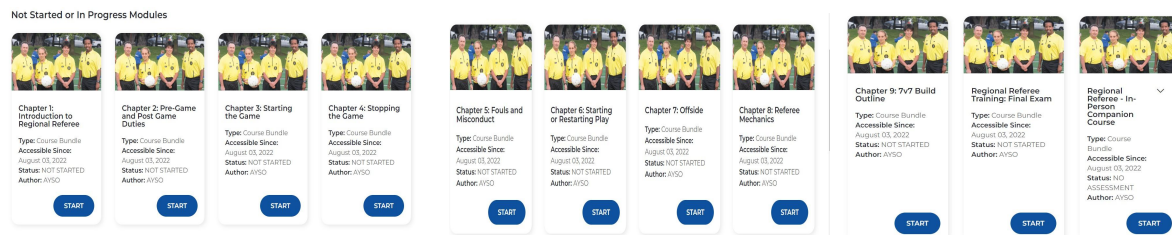

How to sign up for the online referee course and in person field session.....

First sign up as a volunteer.....

https://www.aysoregion177.org/files/ugd/4ebfbd_a3740645ac8748ce9305a42202287bcb.pdf

Then follow these instructions to sign up for the classes

-In the AYSOU training (you can get to it by clicking the AYSOU link on the volunteer tab in sports connect)

-Once in the ETRAINU ...

Complete the online modules. This must be complete before you attend the in person field session

Once you have completed the final exam click start under the in person companion course

Click view slides/ then Start/ then click here to make your booking

Then select the in-person course that works for your schedule. Ours should automatically pop up on the 8/20/22 date. To look for other days just delete the region 177 in the top left tab under regions. YOU can adjust the distance etc.