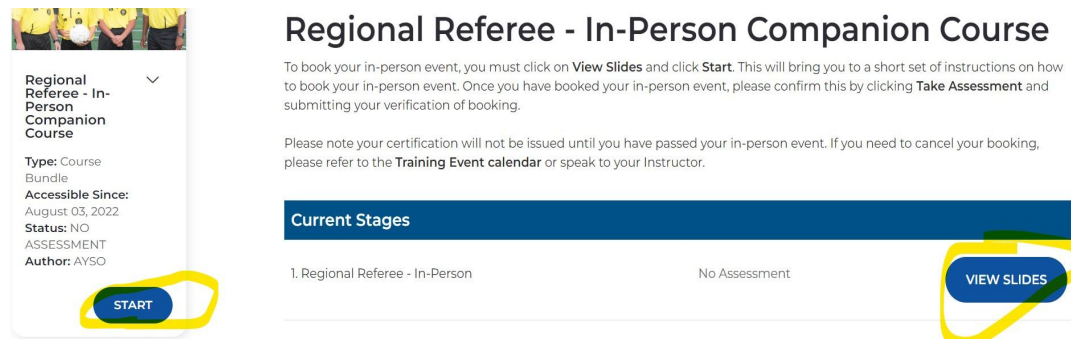

How to sign up for the online referee course and in person field session.....

First sign up as a volunteer.....

https://www.aysoregion177.org/files/ugd/4ebfbd_a3740645ac8748ce9305a42202287bcb.pdf

Then follow these instructions to sign up for the classes

-In the AYSOU training (you can get to it by clicking the AYSOU link on the volunteer tab in sports connect)

-Once in the ETRAINU ...

Complete the online modules. This must be complete before you attend the in person field session

Once you have completed the final exam click start under the in person companion course

Click view slides/ then Start/ then click here to make your booking

Then select the in-person course that works for your schedule. Ours should automatically pop up on the 8/20/22 date. To look for other days just delete the region 177 in the top left tab under regions. YOU can adjust the distance etc.