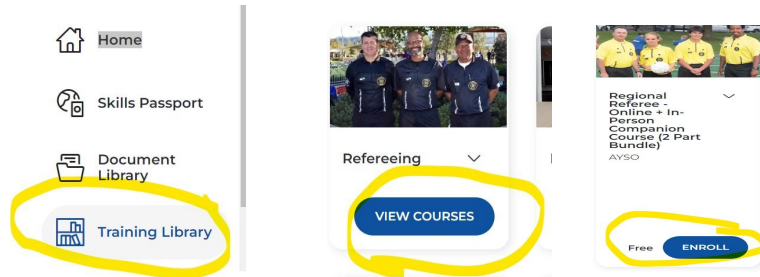

How to sign up for the online referee course and in person field session.....

First sign up as a volunteer.....

https://www.aysoregion177.org/files/ugd/4ebfbd_a3740645ac8748ce9305a42202287bcb.pdf

Then follow these instructions to sign up for the classes

-In the AYSOU training (you can get to it by clicking the AYSOU link on the volunteer tab in sports connect)

-Once in the ETRAINU ...

Complete the online modules. This must be complete before you attend the in person field session